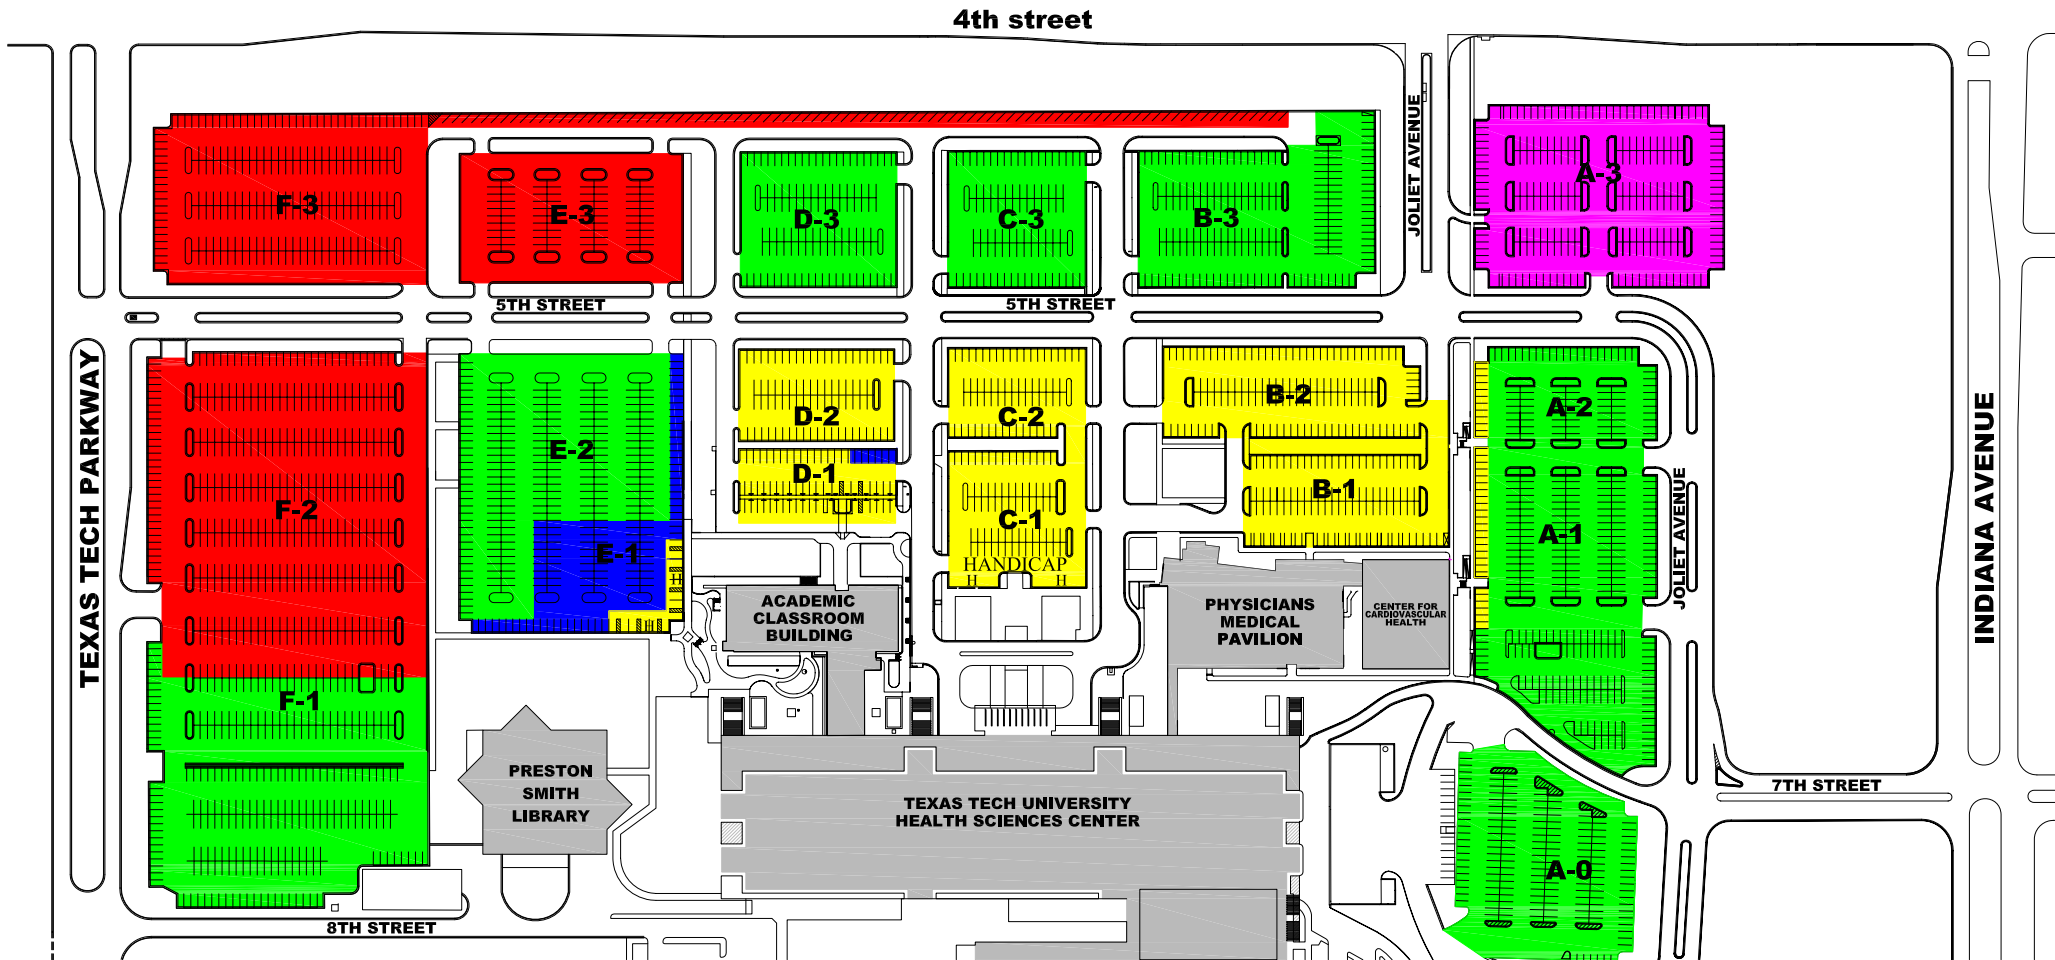

Texas Tech University Health Sciences Center - Lubbock

September 2015

PATIENT/VISITOR
STUDENT
STUDENT/EMPLOYEE
EMPLOYEE
RESERVED