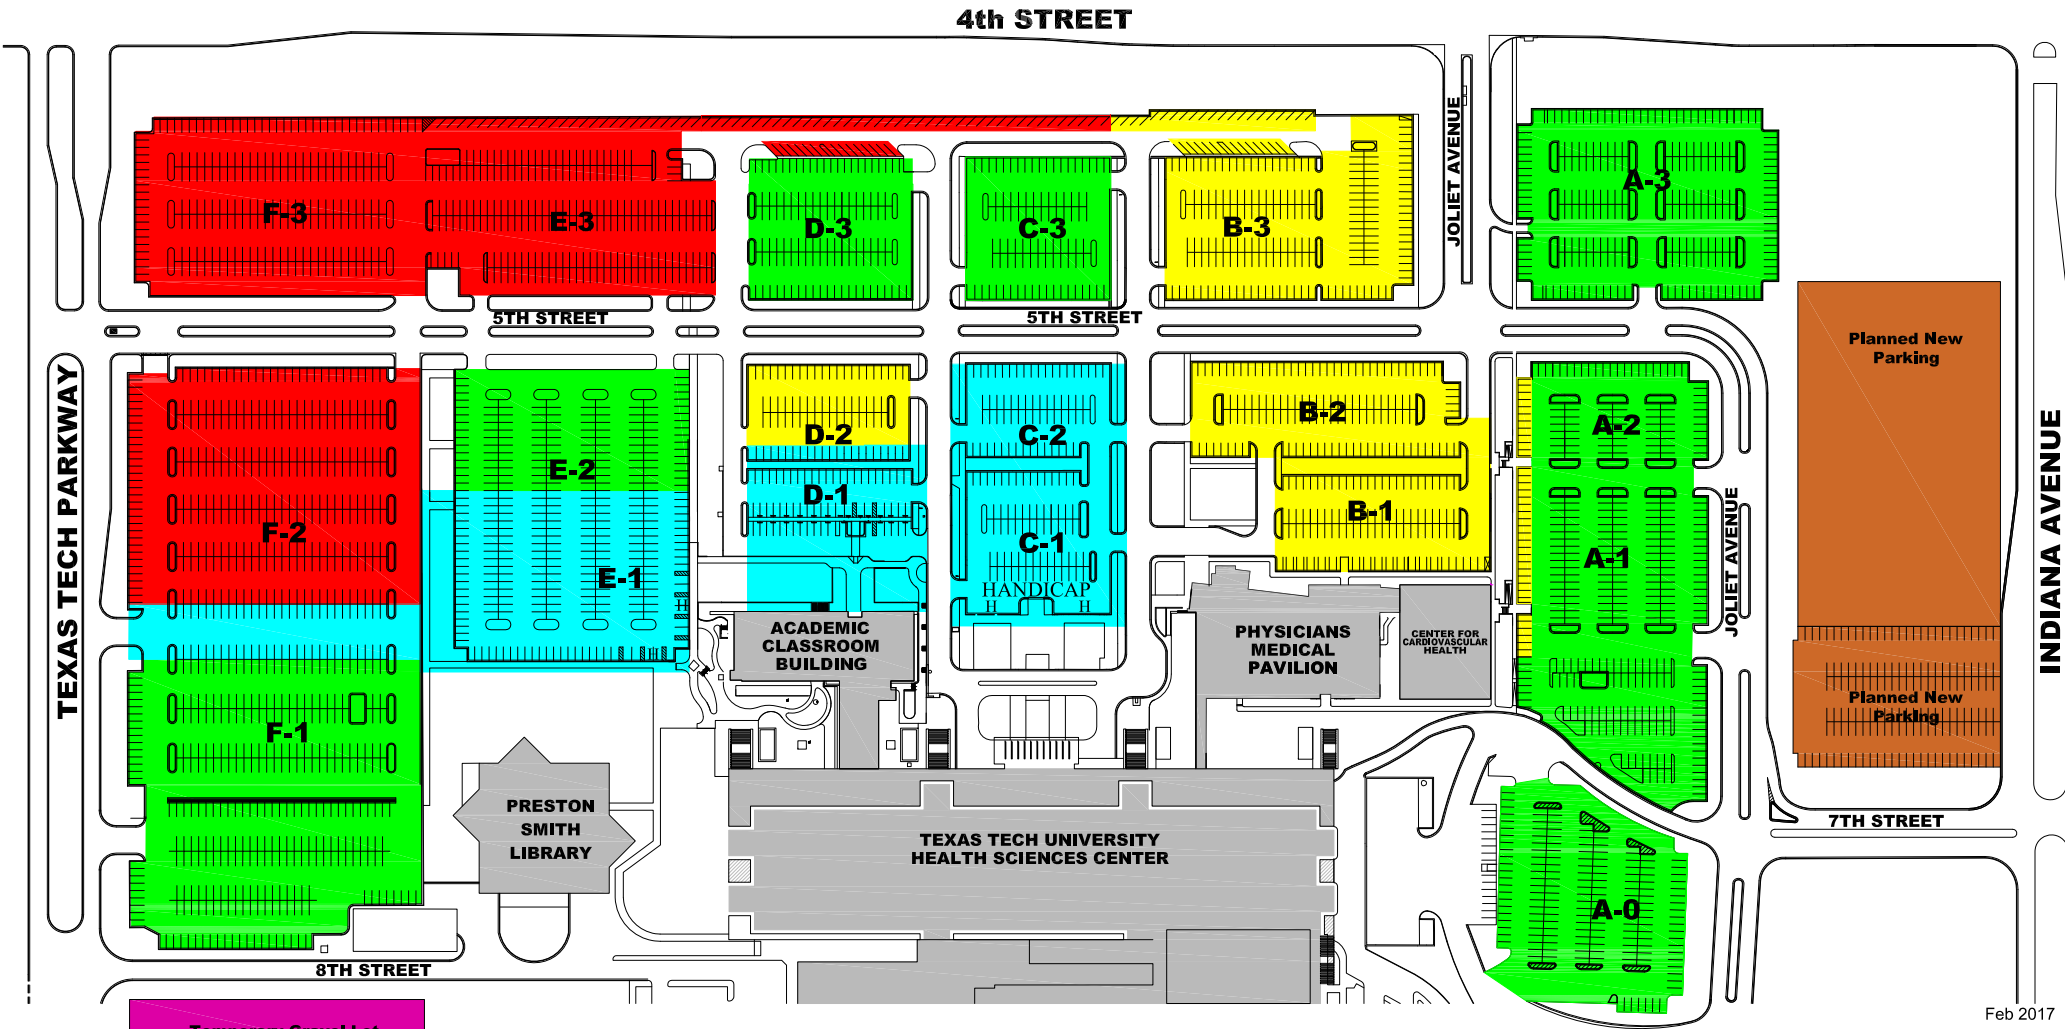

Texas Tech University Health Sciences Center - Lubbock

May 1, 2017

Feb 2017

PATIENT/VISITOR
STUDENT
EMPLOYEE
CONSTRUCTION
PROPOSED NEW LOT
TEMPORARY GRAVEL LOT