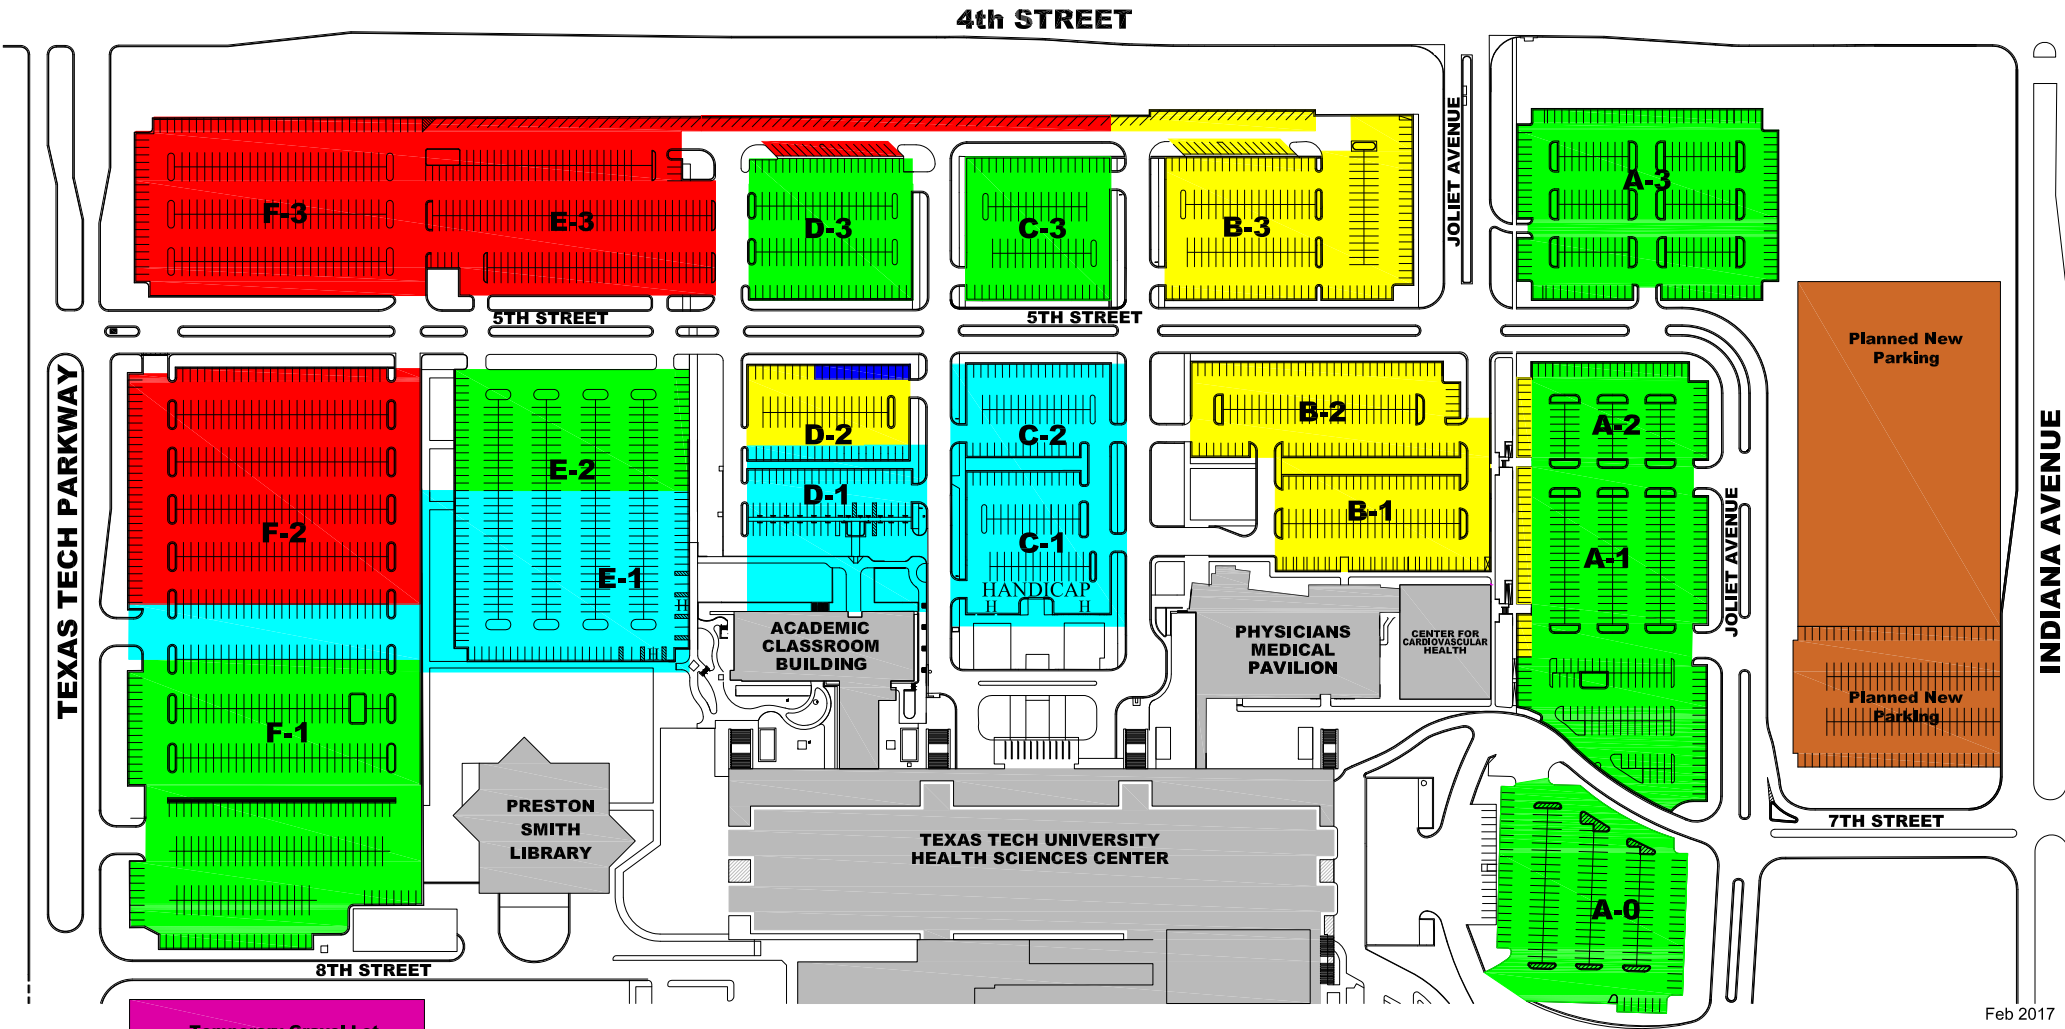

Texas Tech University Health Sciences Center - Lubbock

May 1, 2017

Feb 2017

P	PATIENT/VISITOR
S	STUDENT
E	EMPLOYEE
R	RESERVED
C	CONSTRUCTION
P	PROPOSED NEW LOT
T	TEMPORARY GRAVEL LOT