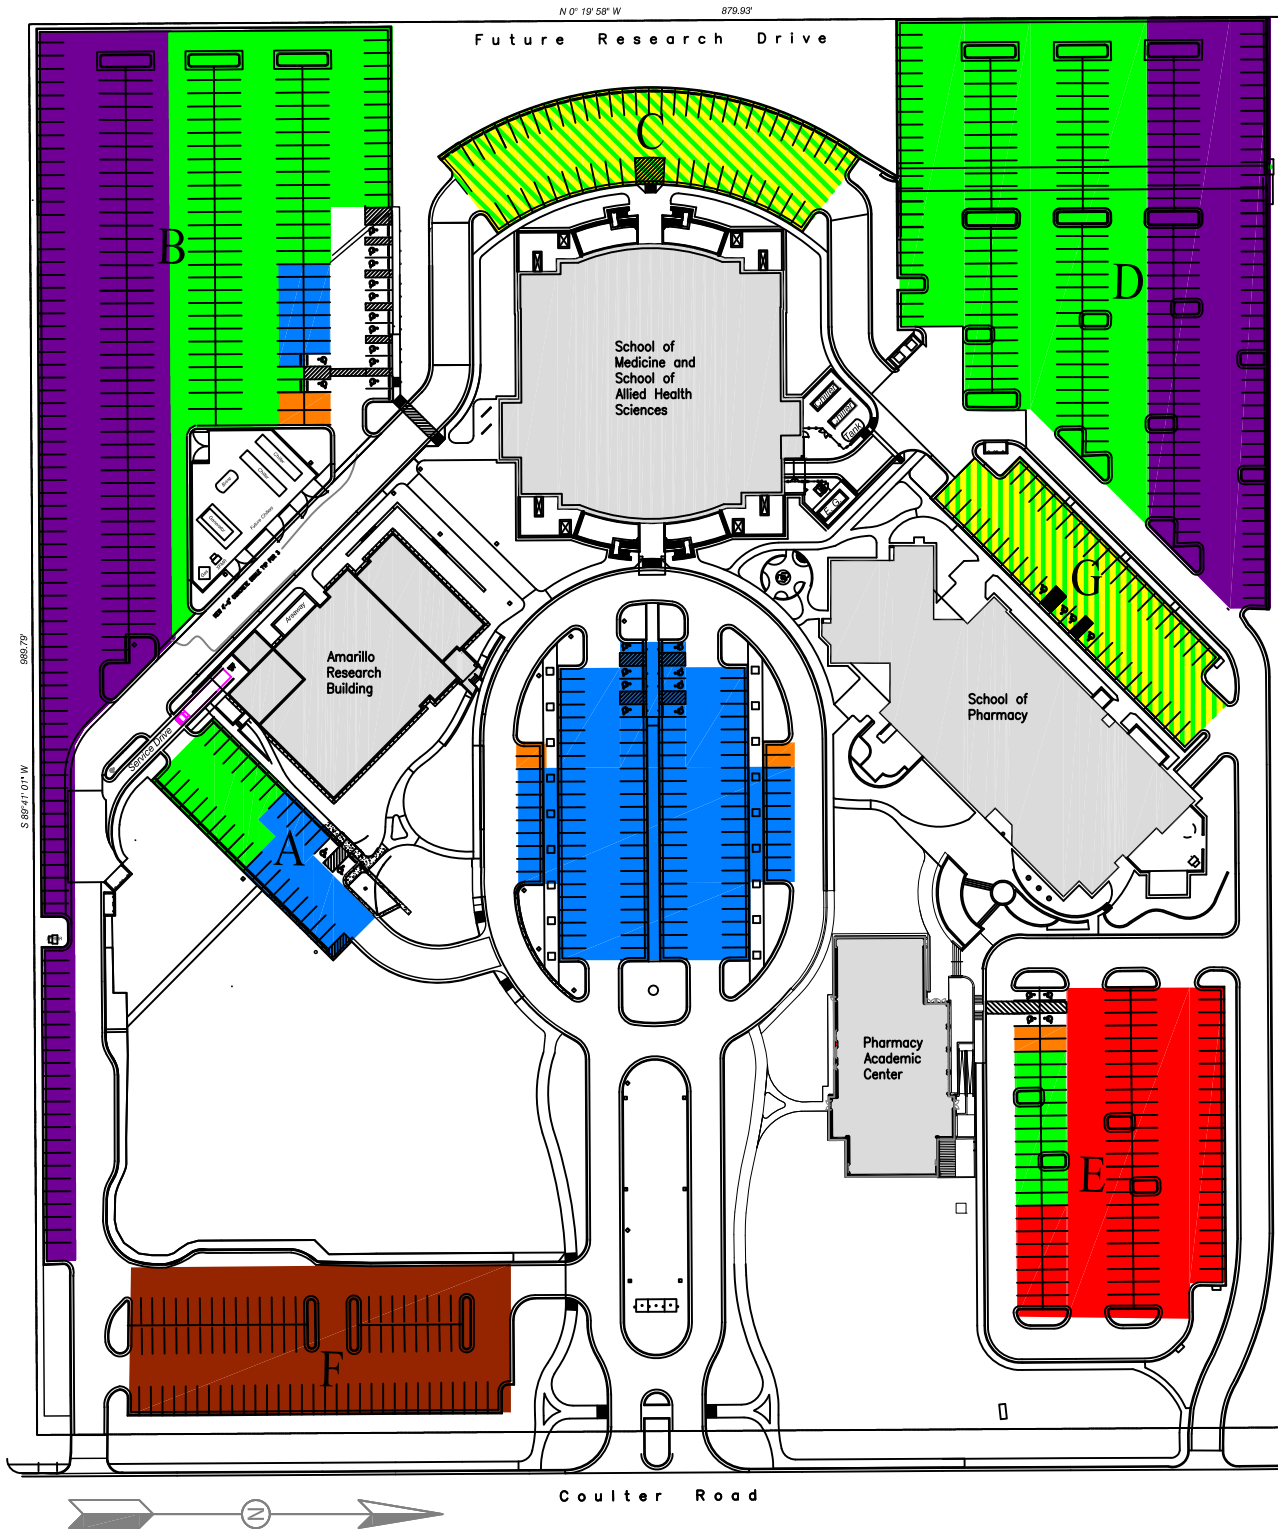

Traffic and Parking Services
 Paul Hernandez - (806) 336-5113

Note: Please continue to observe indicated parking for TTUHSC Service vehicles

- =Open Reserve Parking
- =Reserved Parking Faculty and Staff Only
- =Reserved and Numbered Reserved Parking
- =Patient Only Parking
- =Visitor and Overflow Parking
- =15 Minute Unloading Parking
- =Student Reserve Parking